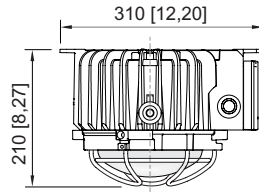

With mounting bracket