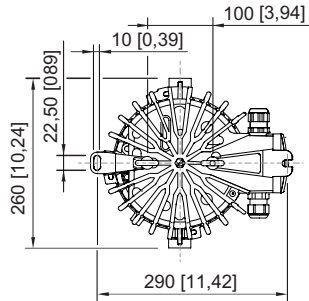

With ring eyes