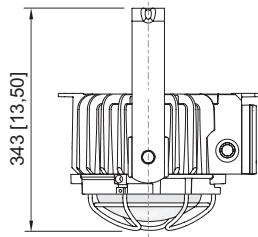

With wire guard and ring eyes