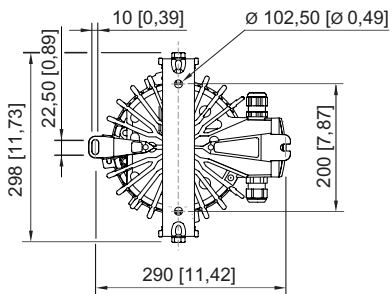

With mounting bracket