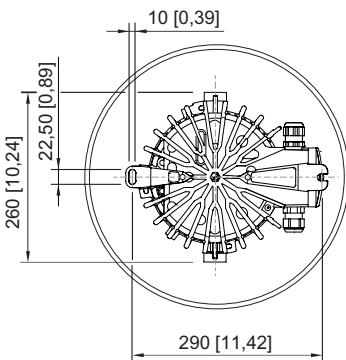

With antiglare device