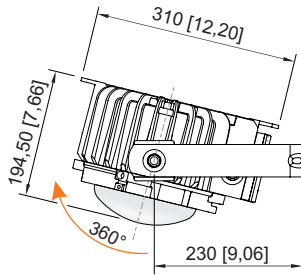

With mounting bracket