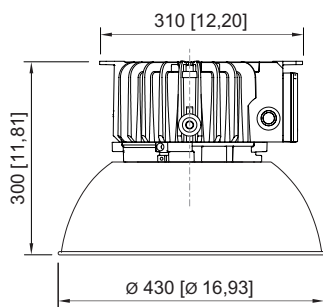

With antiglare device