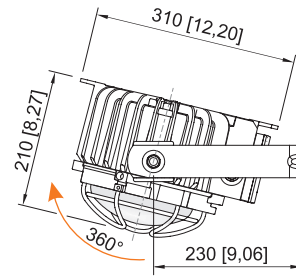

With wire guard and ring eyes