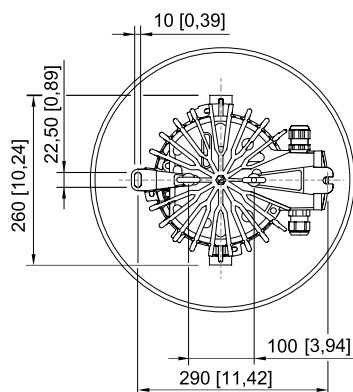

With antiglare device and ring eyes