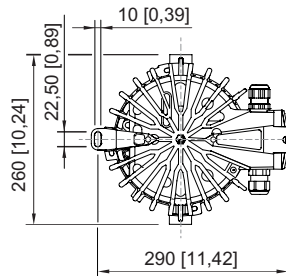

With wire guard