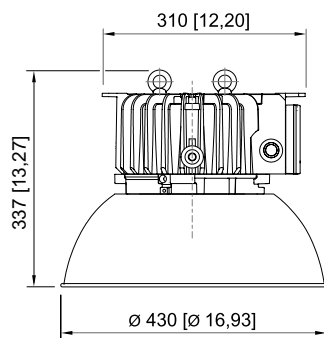

Technical Data				
Variant	20 W	40 W	60 W	80 W
Mechanical Data				
Type of connection cable	Finely stranded Solid finely-stranded with clip	Finely stranded Solid finely-stranded with clip	Finely stranded Solid finely-stranded with clip	Solid Finely stranded finely-stranded with clip
Design size	1	1	1	1
Components				
Screw connections	1 x M25 x 1.5	1 x M25 x 1.5	1 x M25 x 1.5	1 x M25 x 1.5
Stopping plug	1 x M25 x 1.5	1 x M25 x 1.5	1 x M25 x 1.5	1 x M25 x 1.5
Wire guard	No	No	No	No

Accessories				
Figure	Description	Art. No.	Weight kg	
	The stainless steel mounting fixture is fastened to the enclosure of the pendant light fitting series 6050/6 by means of two stainless steel screws M8.	269716	0.350	
Mounting bracket				
	Complete; stainless steel (for additional mounting) for 6050/6	265877	1.480	
Ring bolt				
	M8, für 6050/6, direct mounting; 1 pair	265874	0.400	
Wire guard				
	Complete with mounting parts Material: steel wire, stainless steel for 6050/6	221774	0.450	

Standard

With ring eyes

With mounting bracket

With wire guard

With wire guard and ring eyes

With wire guard and mounting bracket

With antiglare device

With antiglare device and ring eyes