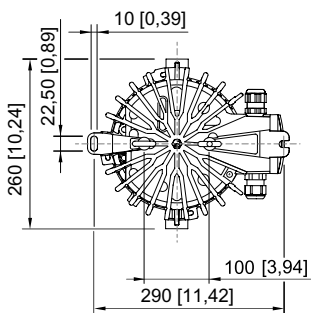

With wire guard and ring eyes