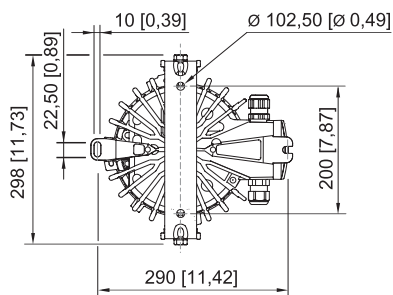

Technical Data				
Variant	20 W	40 W	60 W	80 W
Mechanical Data				
Type of connection cable	Finely stranded Solid finely-stranded with clip	Finely stranded Solid finely-stranded with clip	Finely stranded Solid finely-stranded with clip	Solid Finely stranded finely-stranded with clip
Design size	1	1	1	1
Components				
Screw connections	1 x M25 x 1.5	1 x M25 x 1.5	1 x M25 x 1.5	1 x M25 x 1.5
Stopping plug	1 x M25 x 1.5	1 x M25 x 1.5	1 x M25 x 1.5	1 x M25 x 1.5
Wire guard	No	No	No	No

Accessories				
Figure	Description	Art. No.	Weight kg	
	The stainless steel mounting fixture is fastened to the enclosure of the pendant light fitting series 6050/6 by means of two stainless steel screws M8.	269716	0.350	
Mounting bracket				
	Complete; stainless steel (for additional mounting) for 6050/6	265877	1.480	
Ring bolt				
	M8, für 6050/6, direct mounting; 1 pair	265874	0.400	
Wire guard				
	Complete with mounting parts Material: steel wire, stainless steel for 6050/6	221774	0.450	

Standard

With ring eyes

With mounting bracket

With wire guard

With wire guard and ring eyes

With wire guard and mounting bracket

With antiglare device

With antiglare device and ring eyes