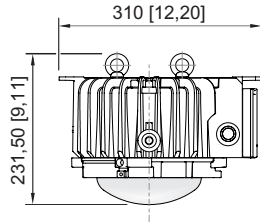

Standard

With ring eyes