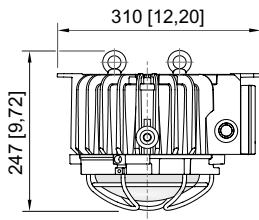

With wire guard and ring eyes