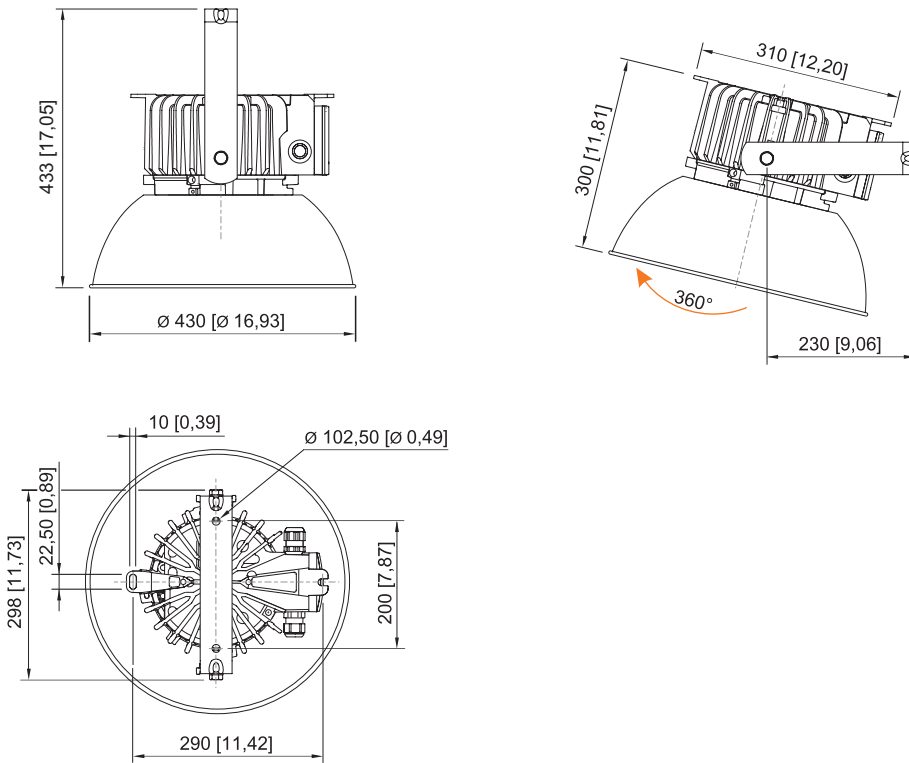

E2

With antiglare device and mounting bracket

<STEPREF A="AT_TextBlockTitle" DA="1" />