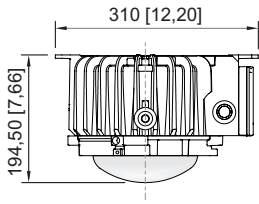

Standard

With ring eyes