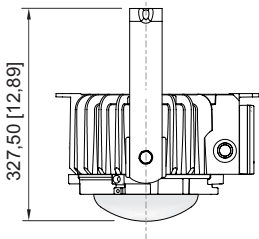

With mounting bracket